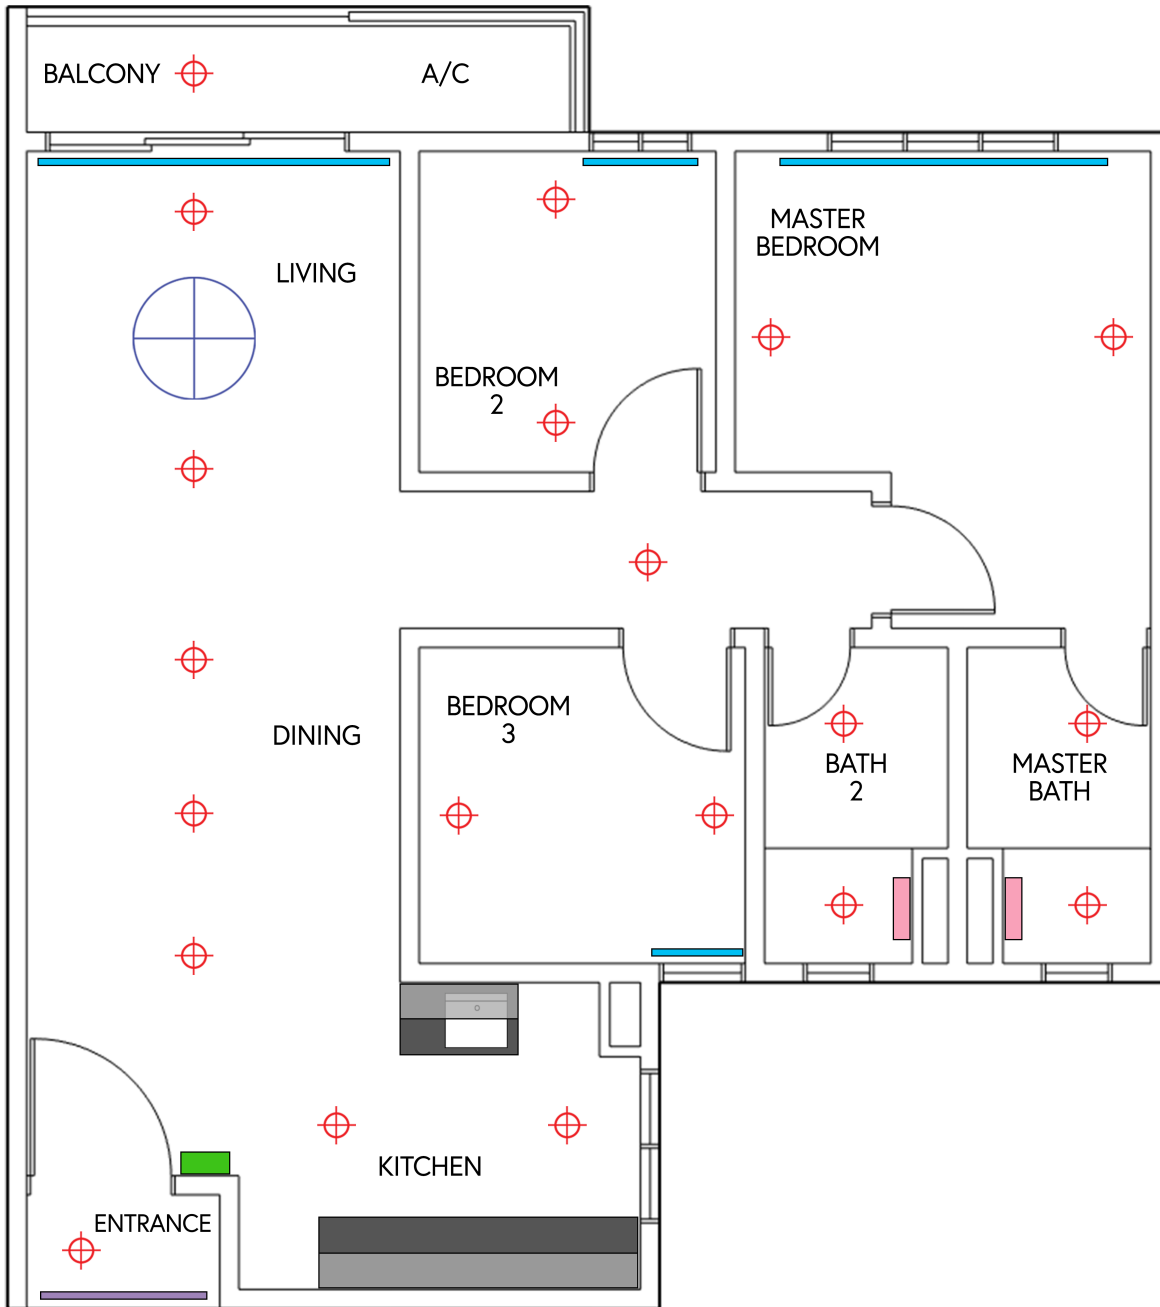

Terms & conditions apply

what is included in package :

A. Fittings:

- supply & install 1.0mmTHK Main Door Grille c/w lever lockset
- supply & install heavy-duty Curtain Track (single layer) at sliding door & all bedroom windows
- Wireless Door Bell
- 18W Surface Ceiling Light - 20 nos
- supply & install DEKA or equivalent brand 5-blades remote control Ceiling Fan - 1 nos
- supply & install DEKA or equivalent brand non pump Water Heater - 2 nos

B. Kitchen Area:

- 8 + 3'L, i-shape Base Units come with HPL top, 3 levels drawer set & Aluminium Skirting
- 8 + 3'L, standard height i-shape Wall Unit

C. Others:

- Floor Protection with Canvas
- Painting Touch up & Basic Cleaning after completion

** Kitchen Cabinet exclusive in white color design.

SENTUL POINT
TYPE C1 / C1A / C1B / C1C / C2

850 / 872 SF

(3 bedroom & 2 bathroom)

Ready to Rent Package

 18W Ceiling Light x 20 nos

 Ceiling Fan x 1 nos

 Wireless Door Bell